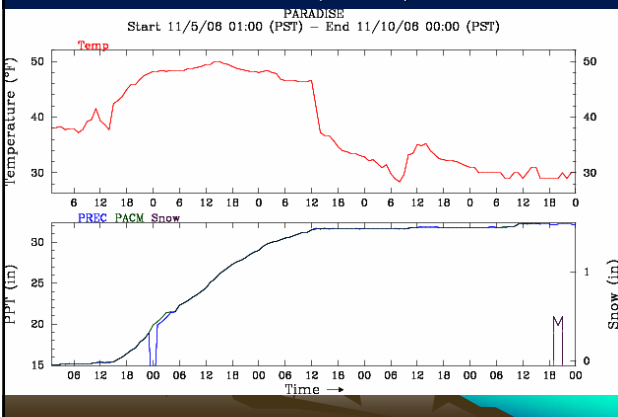

Large-Scale Circulation

Radar

Quillayute WA sounding

Paradise (1561 m)

Paradise (1561 m)

Paradise