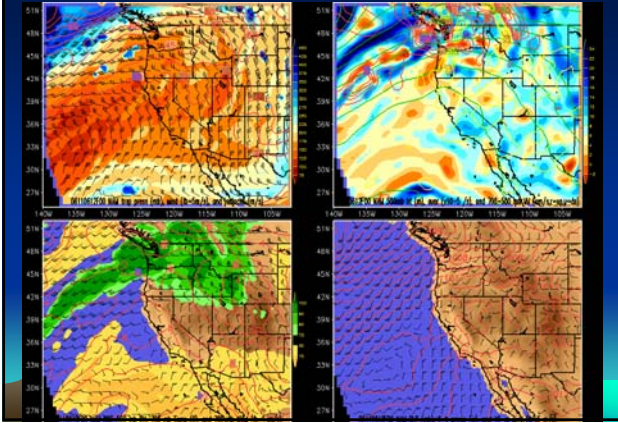

Large-Scale Circulation

Radar

Quillayute WA sounding

Paradise (1561 m)

Paradise (1561 m)

Paradise