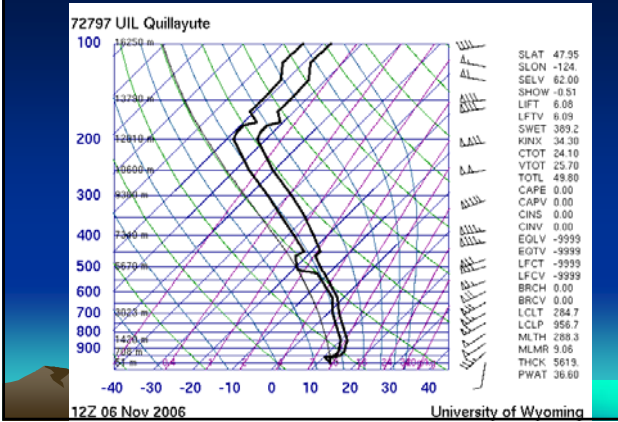

Large-Scale Circulation

Radar

Quillayute WA sounding

Paradise (1561 m)

Paradise (1561 m)

Paradise