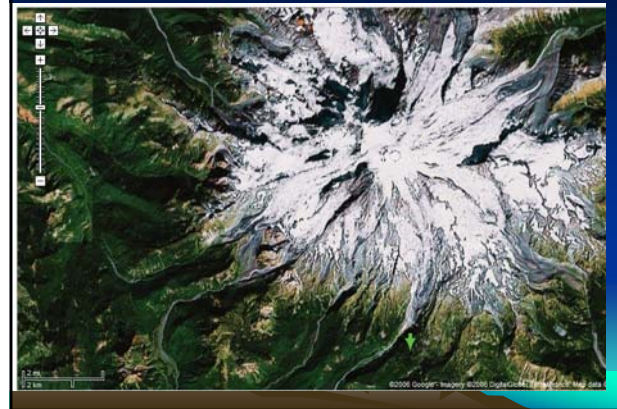

Large-Scale Circulation

Radar

Quillayute WA sounding

Paradise (1561 m)

Paradise (1561 m)

Paradise